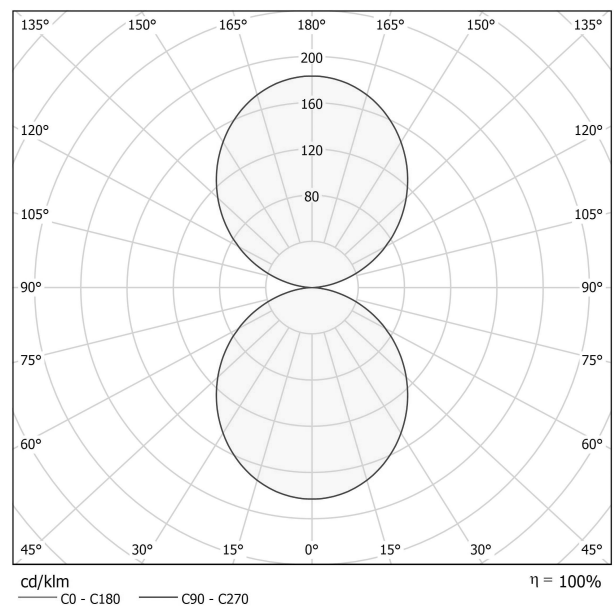

Polar diagram