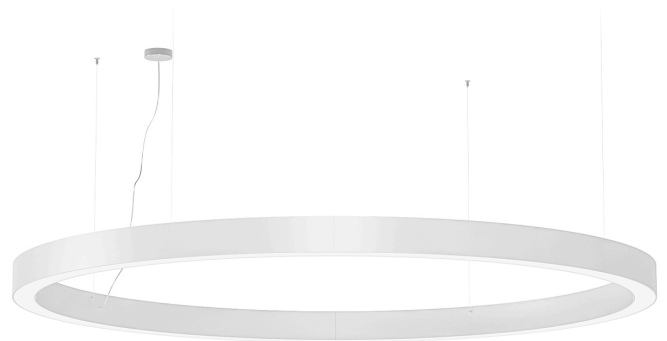

## Golden Ring

220-240V AC dimmable (DALI/Push DIM)

L08101.300.0402

● white

### Data sheet

CODE	L08101.300.0402
SYSTEM POWER CONSUMPTION	370W
EFFICACY	70.72lm/W
LIGHT SOURCE	LED
LIGHT SOURCE LIFETIME	L80 (B20) 80.000h
COLOUR TEMPERATURE	3000K Ra>90
LIGHT DISTRIBUTION	diffused
POWER SUPPLY	220-240V AC
FREQUENCY	50/60Hz
ELECTRICAL CONFIGURATION	dimmable (DALI/Push DIM)
DRIVER	integrated included
NOMINAL LUMINOUS FLUX	52387lm
LUMEN OUTPUT	26166lm
EFFICIENCY	49.9%
WEIGHT	41,48 Kg
PROTECTION DEGREE	IP40
COLOUR TOLLERANCES	SDCM 3
GLOW WIRE TEST PERFORMANCE	850°
PACKING DIMENSIONS (CM)	312,0 x 40,0 x 180,0

Suspension lighting fixture for interiors, with direct and indirect light emission. Pickled sheet metal structure in polyacrylic paint. Aluminium dissipation plates. Aluminium and pickled sheet metal covers in white or black polyacrylic paint, or with gold leaf coating. Diffusers in modelled polycarbonate with opaline finish. Suspension kit with griplocks and 5m (196,9") long steel cables. 5m (196,9") long power cable in transparent PVC. Power canopy with galvanized sheet metal ceiling bracket and pickled sheet metal covering in white or black polyacrylic paint, or with gold leaf coating.